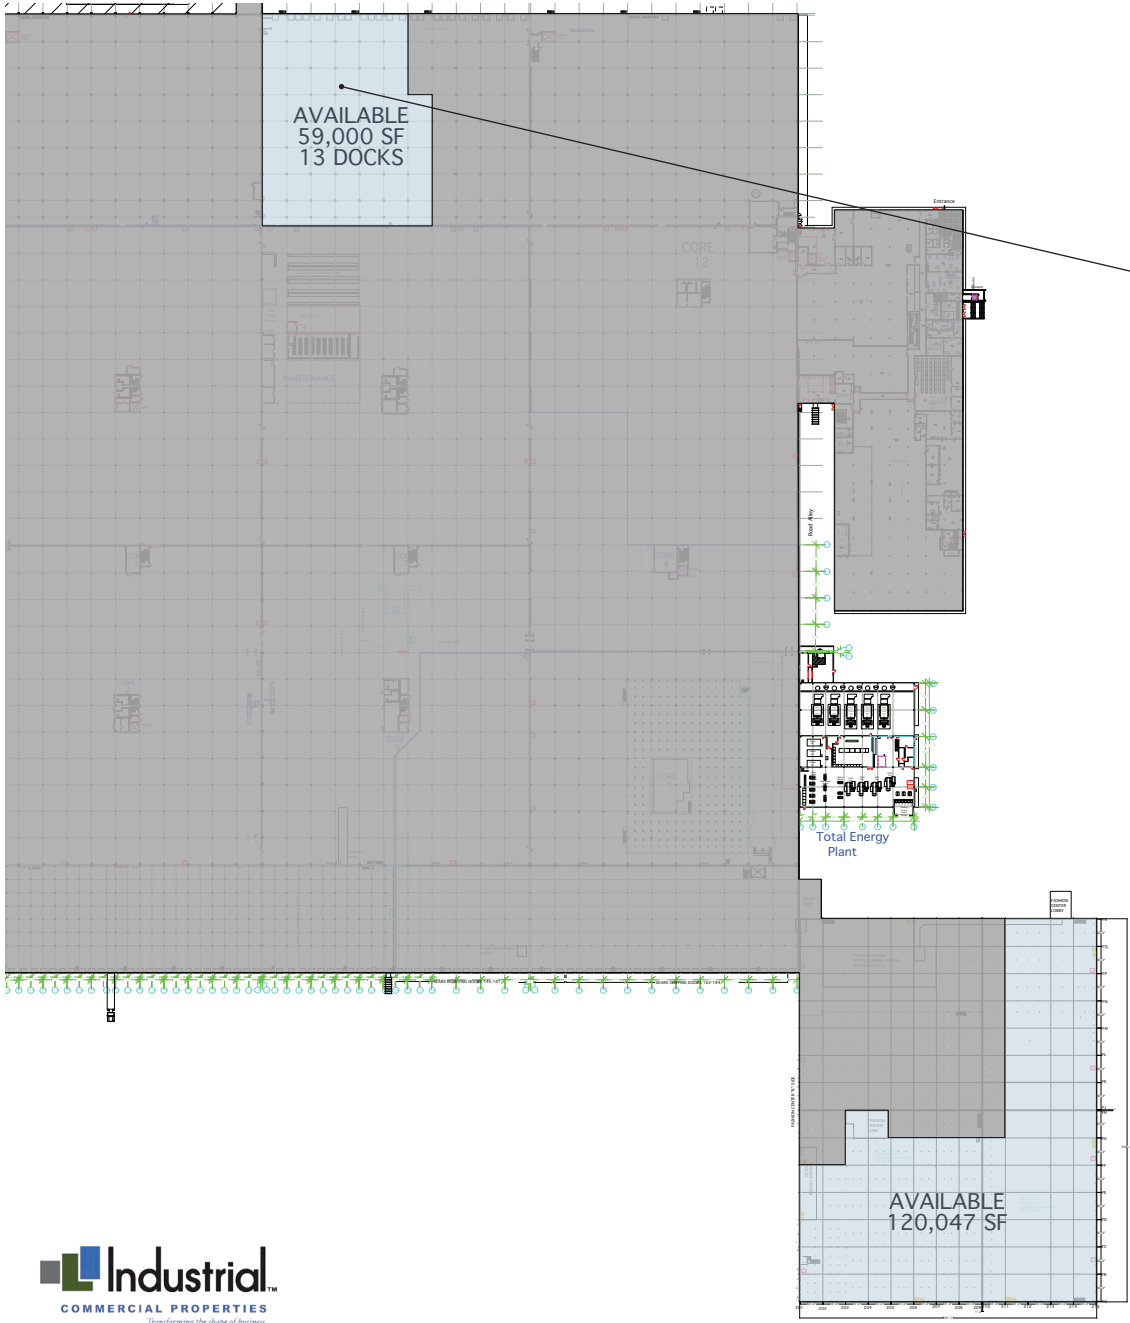

Logistics Warehouse Space

4545 Fisher Road, Columbus, OH 43228

- Available: 59,000 SF up to 120,047 SF
- 13 docks
- 24' clear height
- Large parking field (cars & trucks)
- 400+ trailer parking spaces
- Strategically located 1 mile to I-70 and I-270

Logistics Warehouse Space

4545 Fisher Road, Columbus, OH 43228

Logistics Warehouse Space

4545 Fisher Road, Columbus, OH 43228

Logistics Warehouse Space

4545 Fisher Road, Columbus, OH 43228

Logistics Warehouse Space