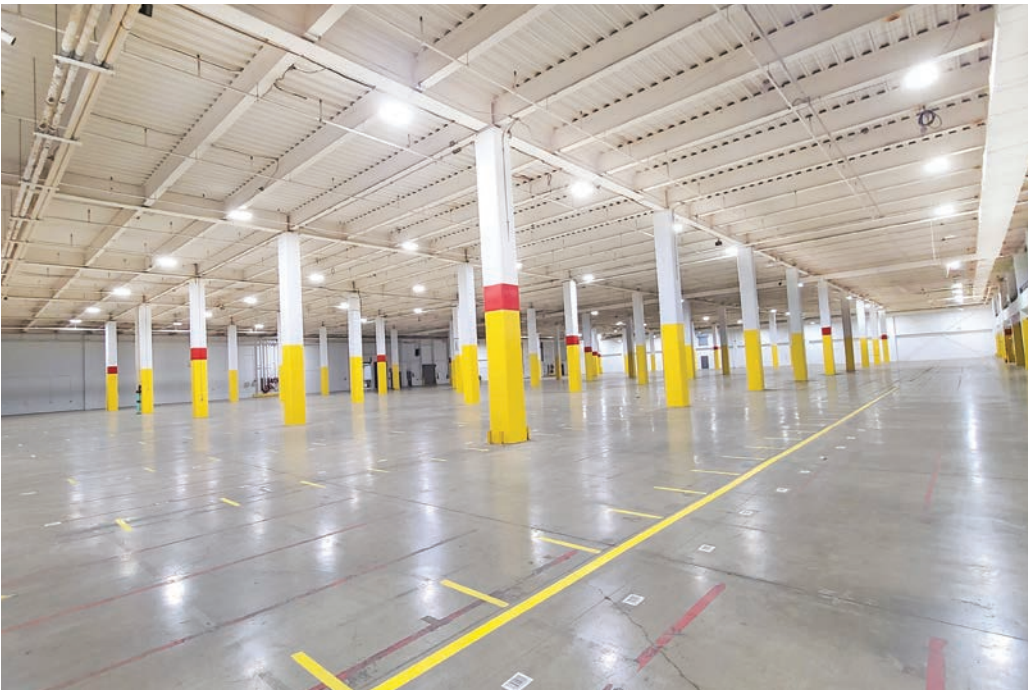

Logistics Warehouse Space

4545 Fisher Road, Columbus, OH 43228

- Available: 59,000 SF up to 120,047 SF
- 13 docks
- 24' clear height
- Large parking field (cars & trucks)
- 400+ trailer parking spaces
- Strategically located 1 mile to I-70 and I-270

Logistics Warehouse Space

4545 Fisher Road, Columbus, OH 43228

Logistics Warehouse Space

4545 Fisher Road, Columbus, OH 43228

Logistics Warehouse Space

4545 Fisher Road, Columbus, OH 43228

Logistics Warehouse Space

4545 Fisher Road, Columbus, OH 43228