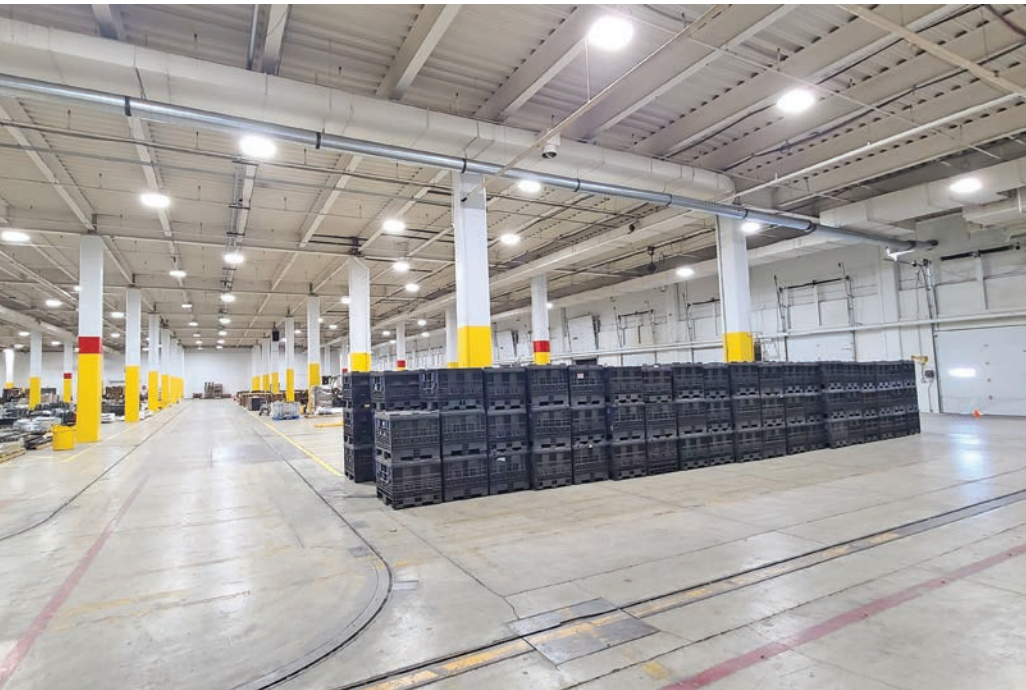

Logistics Warehouse Space

4545 Fisher Road, Columbus, OH 43228

- Available: 59,000 SF up to 120,047 SF
- 13 docks
- 24' clear height
- Large parking field (cars & trucks)
- 400+ trailer parking spaces
- Strategically located 1 mile to I-70 and I-270

Logistics Warehouse Space

4545 Fisher Road, Columbus, OH 43228

Logistics Warehouse Space

4545 Fisher Road, Columbus, OH 43228

Logistics Warehouse Space

4545 Fisher Road, Columbus, OH 43228

Logistics Warehouse Space

4545 Fisher Road, Columbus, OH 43228